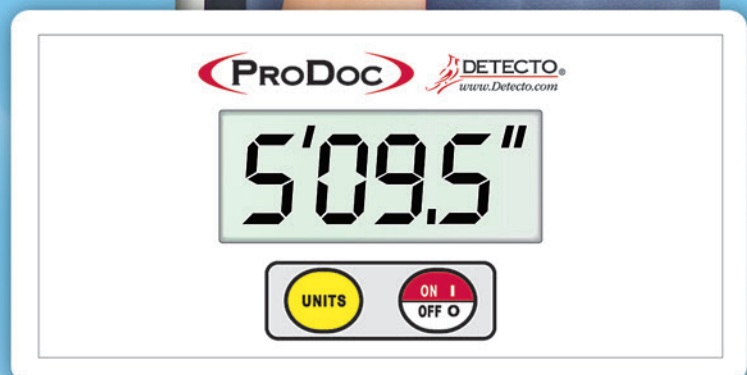

DIGITAL STADIOMETER model **DHRWM**

Standalone Wall-Mount Digital Height Rod

Detecto's exclusive digital height technology. Receive height readings quickly, accurately, and comfortably.

Measure up to 6'7" / 200 cm

**Automatic height viewing
on the remote display,
positioned where you need
it with Detecto's wall-mount
or desktop bracket.**

ProDoc®

DIGITAL STADIOMETER model **DHRWM**

Standalone Wall-Mount Digital Height Rod

Features:

- Fast, accurate digital height LCD readouts
- Modern, clean design
- Display can be mounted on wall or desk
- View height in inches or centimeters
- Measures up to 6'7" / 200 cm

Specifications:

DISPLAY: Five-digit, seven-segment, 1 in (25 mm) high LCD

MEASURES: 43 in / 110 cm - 79 in / 200 cm

HEIGHT ROD INCREMENTS: 0.5 in / 1 cm

POWER: 6 "AA" Alkaline batteries (not included)

CABLE LENGTH: 69 in / 175 cm (*display to height rod*)