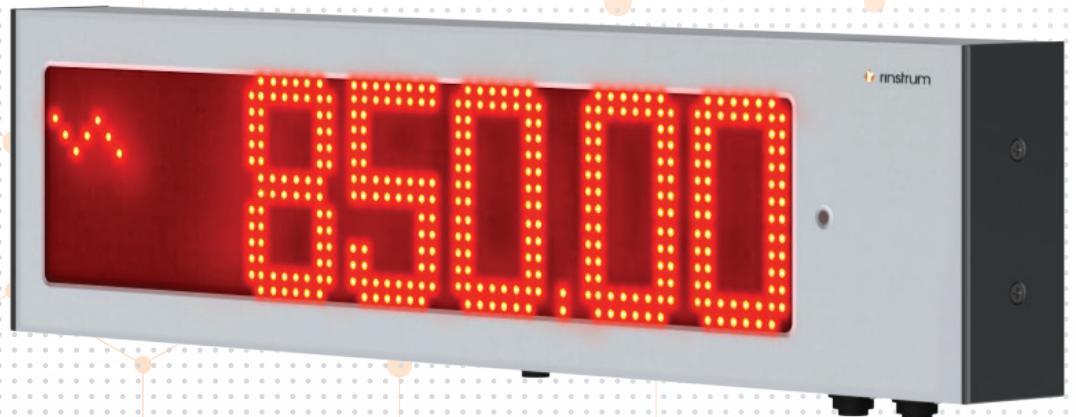

Large Displays

rinstrum
SMART WEIGHING SOLUTIONS

D800 and D700 Series Remote Displays

Rinstrum remote displays are designed for harsh industrial and agricultural applications typical of the weighing industry. Feedback from service technicians and scale installers helped guide the design process which resulted in reliable and service friendly remote displays. Simple mounting brackets, extruded aluminum housings, innovative wiring connections and optical isolation (on the communications port) give Rinstrum remote displays excellent price/performance value.

D732 Numeric super bright LED remote display

D732 offers numeric only digits, auto dimming for low light conditions and built-in traffic lights. The D732 is compatible with 5 communication protocols including Rinstrum A, C, D and Condec.

- Super Bright LEDs
- Wide viewing angle
- Suitable for external use
- Isolated RS232/485 serial
- Traffic lights (via control character in supported protocols)
- Auto detecting setup With Rinstrum indicators

D840 and D850 will display "STOP" for Red, "GO" for Green and "-----" for traffic light inputs.

- Super Bright LEDs
- VAC, VDC Power options
- Isolated RS232/485 serial or Ethernet
- Alpha numeric characters for improved readability
- Auto detecting setup with Rinstrum Indicators
- Compatibility with large range of indicator manufacturers
- Unit and Annunciators display
- Wide viewing angle