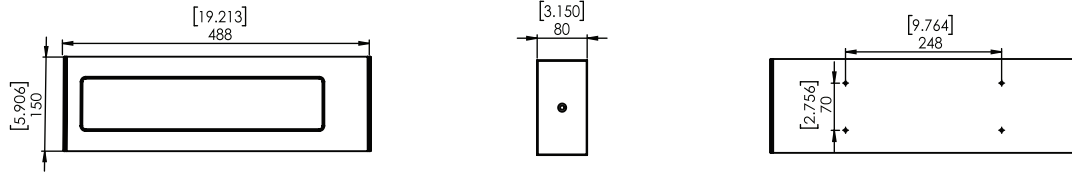

D732

D840

D841

D850

D732 Weather Hood

D840/D841 Weather Hood

Local Dealer

Contact Us