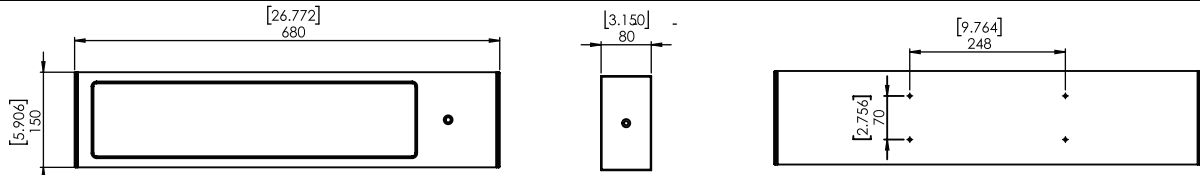

D732

D840

D841

D850

D732 Weather Hood

D840/D841 Weather Hood

Local Dealer

Contact Us