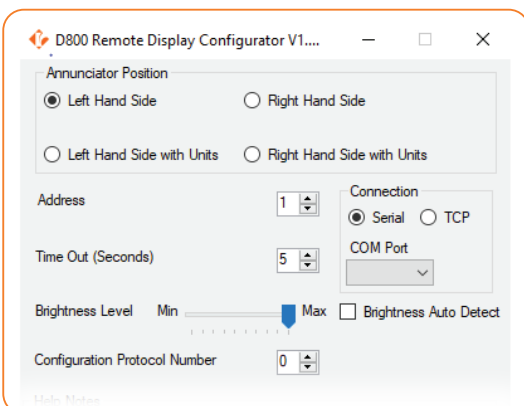

Rinstrum Remote Display PC Configurator

- DA004 Display config cable connects the remote to PC via USB
- Ethernet available remotes connect to PC via LAN network
- Brightness level control
- Annunciator position update
- Address selection