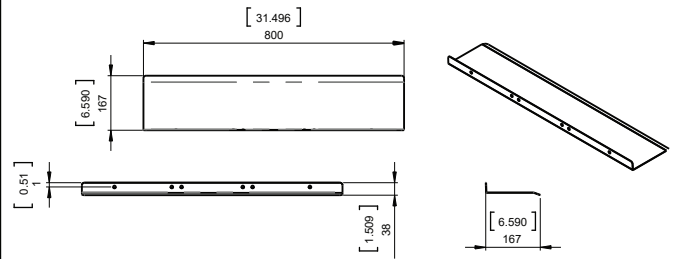

D732 Weather Hood

D840/D841 Weather Hood