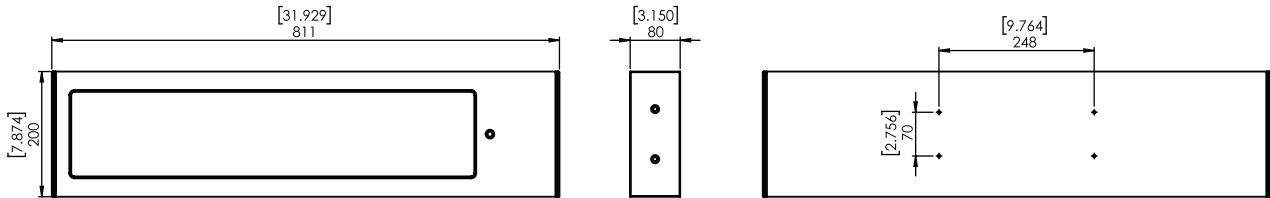

D732

D840

D841

D850

D732 Weather Hood

D840/D841 Weather Hood

Local Dealer

Contact Us