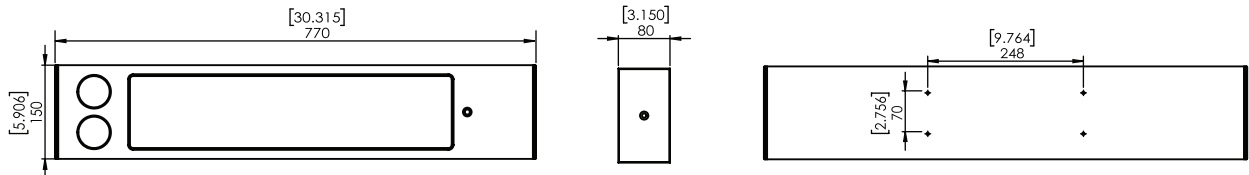

D732

D840

D841

D850

D732 Weather Hood

D840/D841 Weather Hood

Local Dealer

Contact Us