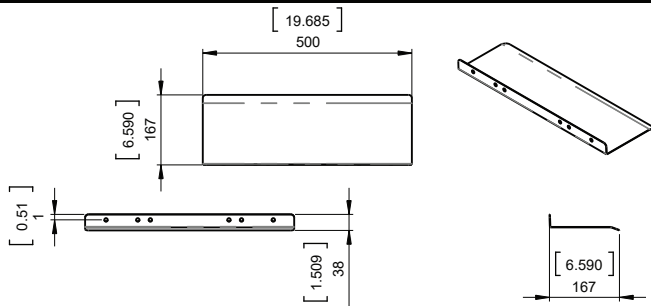

D732 Weather Hood

D840/D841 Weather Hood